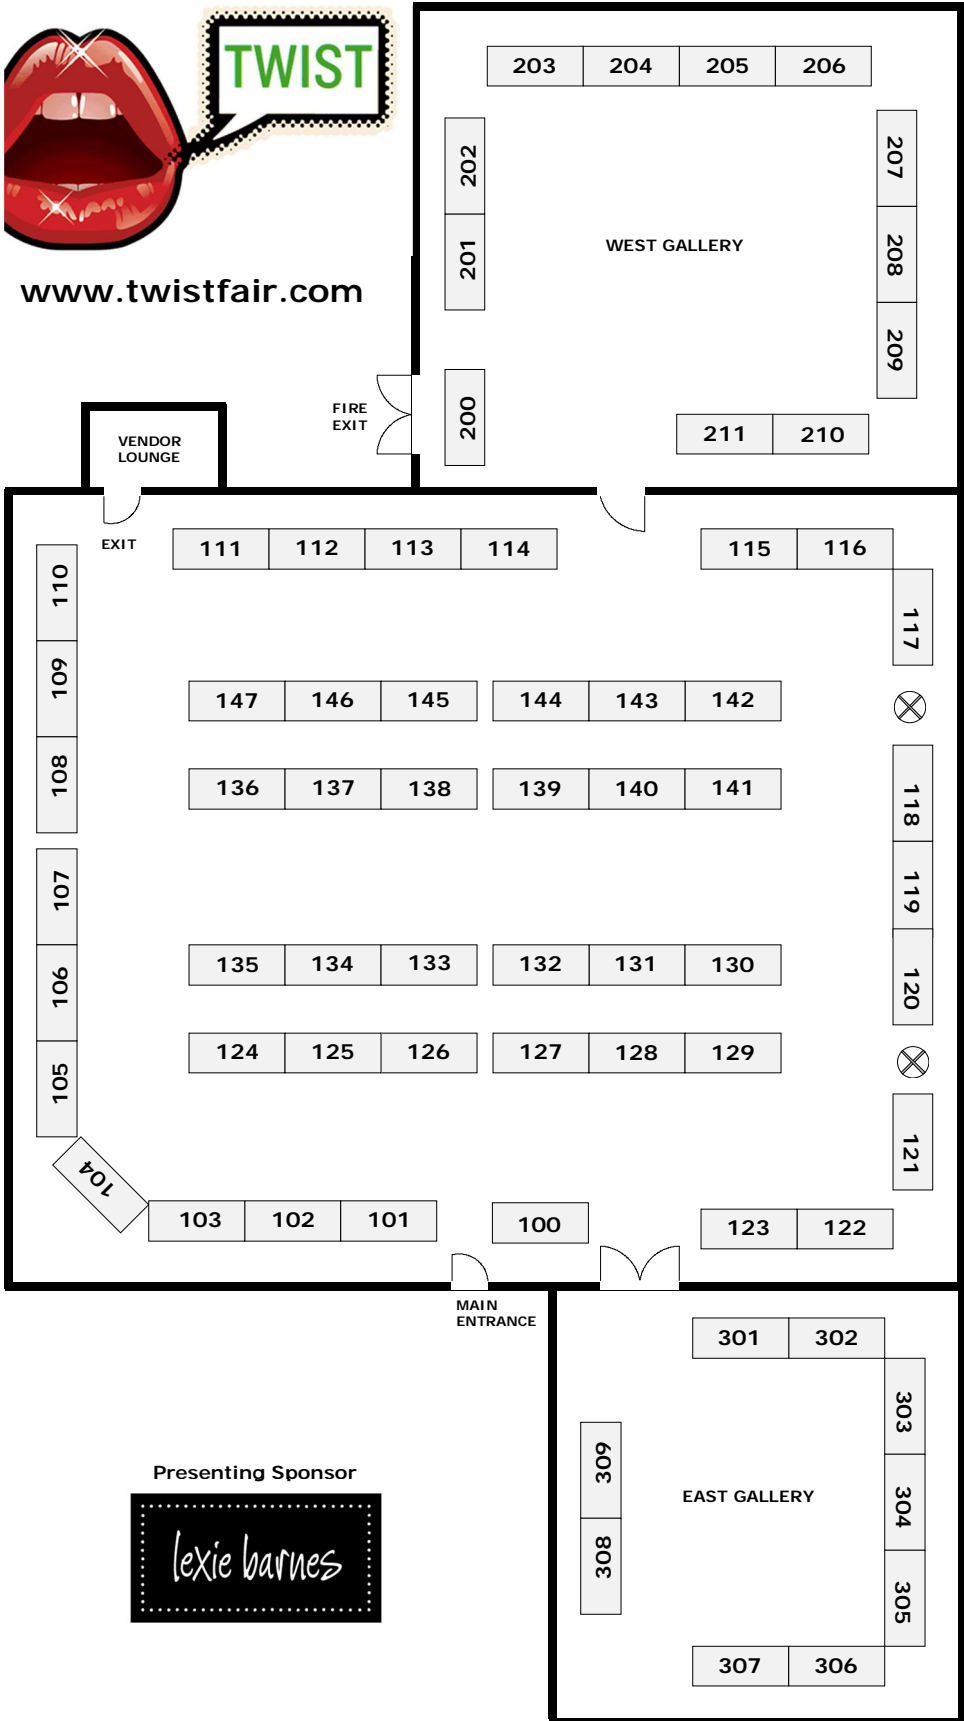

www.twistfair.com

Presenting Sponsor

- 100 The Snack Shack
- 101 Bit & Little Bit
- 102 Little Birch Farm
- 103 Cadence Innovative Designs
- 104 Big Wheel Press
- 105 Blue Paper Bird Ceramics
- 106 ZooGuu
- 107 Fiddleheads for Fiona
- 108 Rebecca Haas Jewelry
- 109 bright lights little city
- 110 Twist DJ
- 111 Twist Bar / Crafty Endeavors\*
- 112 Sierra Grille / Crafty Endeavors\*\*
- 113 Nicole's Threads
- 114 Vonica Designs
- 115 my monster hat
- 116 The Celadon Studio
- 117 Happy Owl Glassworks
- 118 Hijacked Ceramics and Decor
- 119 heatherjeany
- 120 Beehive Kitchenware Co.
- 121 Anselblue Design Studio
- 122 Monsters by Sloan
- 123 AVDesign
- 124 Headcase Press
- 125 COOB Originals
- 126 urban farmgirl
- 127 elle.paisley designs
- 128 Abby Berkson Ceramics
- 129 PoPko!
- 130 Chrissy Ann Ceramics
- 131 Twitch and Whiskers
- 132 LoveErica
- 133 recycle moe
- 134 Rachel Pfeffer Designs
- 135 Fuzz.e.Food
- 136 Edison Rex
- 137 Rob Cartelli Ceramics
- 138 Pressbound
- 139 k.o'brien jewelry
- 140 migration goods
- 141 Kristin Crane
- 142 DA Metals Jewelry
- 143 Botodesigns
- 144 Fig Knitting
- 145 Montsweag Designs
- 146 Destiny's Creations by Janice Doner
- 147 Shahan Rose
- 200 Beehive Sewing Craft Lounge
- 201 Heather Wang Jewelry
- 202 Bedscape Designs
- 203 Jellyfish Playdate
- 204 Jar of Wonder
- 205 Apri
- 206 The Spun Monkey
- 207 Blackbird & Peacock
- 208 Windfall Designs
- 209 Sarah Ahearn
- 210 M. Brigid Connelly
- 211 Mountain Ash Design
- 301 Taylor Ceramics
- 302 awc designs
- 303 Jupitergirl
- 304 Murdock Design
- 305 Aubrey Elizabeth Apothecary
- 306 donnabelle designs
- 307 Reclaimed Crafts
- 308 BMW Ironworks
- 309 Katie Ray Art

Saturday, November 12, 2011  
 10:00 am - 6:00 pm General Admission